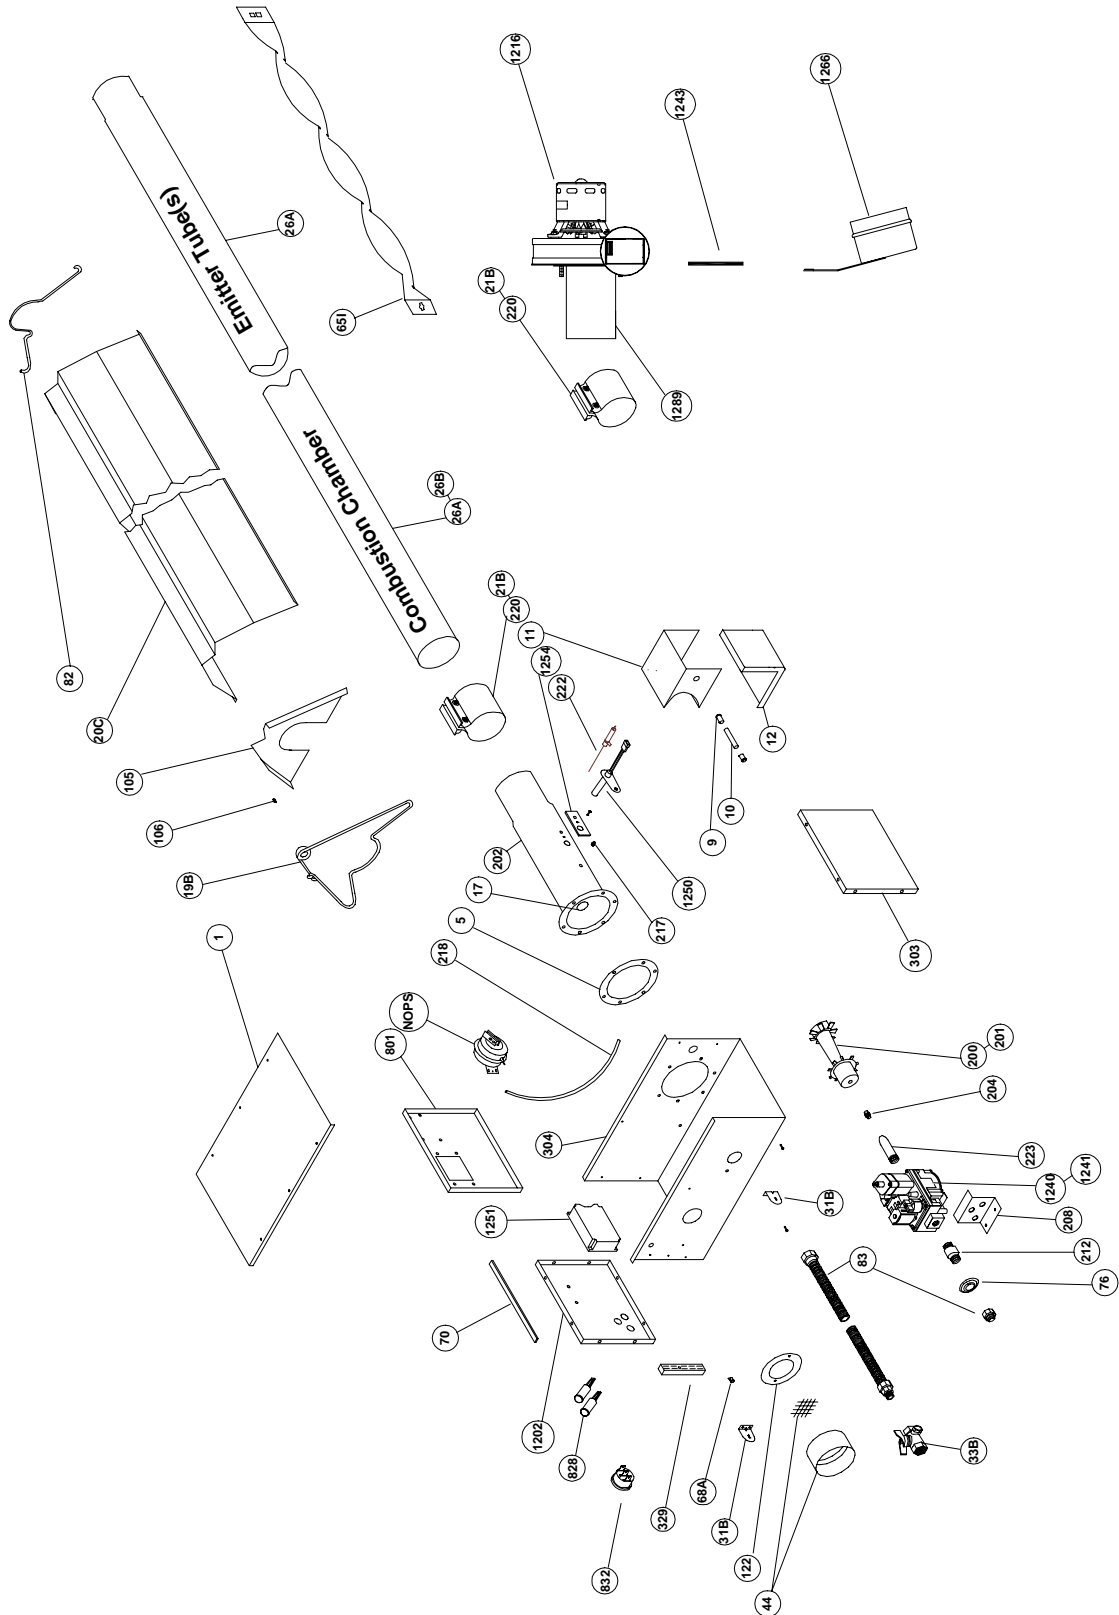

SV Series

Parts Breakdown

SV SERIES PARTS LISTING

TP#	ITEM	TP#	ITEM
TP-1	CONTROL BOX COVER	TP-218	EXHAUST PRESSURE TUBE (VINYL)
TP-5	FLANGE GASKET	TP-220	STAIN. STL. TUBE CLAMP (175 & 225 MBTU/H)
TP-9	CONDUIT COUPLING	TP-222	FLAME ROD
TP-10	CONDUIT 4" X 1/2"	TP-222A	FLAME ROD WIRE
TP-11	IGNITOR BOX	TP-223	GAS MANIFOLD
TP-12	IGNITOR BOX COVER	TP-303	RIGHT END PANEL
TP-17	SIGHT GLASS KIT	TP-304	CONTROL BOX
TP-19B	4" TUBE & REFLECTOR HANGER W/ SPRING CLIP	TP-329	1/4" NEUTRAL TERMINAL BLOCK
TP-20C	120" REFLECTOR	TP-801	CENTER PANEL
TP-21B	TUBE CLAMP	TP-828	OPERATIONAL INDICATOR LIGHTS
TP-26A	10 FT. RADIANT TUBE STRAIGHT	TP-832	THERMOSTAT TERMINAL STRIP
TP-26B	10 FT. RADIANT TUBE STRAIGHT (AL-TI)	TP-1202	SV LEFT END PANEL
TP-31B	CONTROL BOX BRACKET	TP-1216	EXHAUSTER PUMP
TP-33B	1/2" GAS COCK	TP-1240	24V GAS VALVE (NATURAL)
TP-44	AIR ORIFICE W/SCREEN - CONSULT FACTORY	TP-1241	24V GAS VALVE (PROPANE)
TP-57A	1/4" PRESSURE TUBE - CONSULT FACTORY	TP-1251	TRITON 2465H CIRCUIT BOARD
TP-65I	33" INTERLOCKING BAFFLE	TP-1243	RESTRICTOR PLATE
TP-68A	STRAIN RELIEF BUSHING	TP-1254	IGNITER GASKET
TP-70	CONTROL BOX COVER GASKET (PER FOOT)	TP-1250	24V IGNITER
TP-76	RUBBER GROMMET	TP-1266	POWER BOX ASSEMBLY
TP-82	REFLECTOR CENTER SUPPORT		Power Box Bracket
TP-83	STAINLESS STEEL FLEX CONNECTOR		Mounting Tube
TP-105	REFLECTOR END CAP		Power Box Light
TP-106	REFLECTOR CLIP		Transformer
TP-122	GASKET FOR AIR ORIFICE & AIR COLLAR		Power Cord
TP-200	BURNER (50 TO 100MBTU/H LP GAS)	TP-1289	EXHAUSTER MOUNTING TUBE
TP-201	BURNER (125 TO 225 MBTU/H NAT OR LP GAS)	TP-NOPS	NORM. OPEN DIFFERENTIAL PRESSURE SWITCHES
TP-202	16" BURNER TUBE WITH FLANGE	(TP-61B)	N.O. Differential Pressure Switch (50 TO 75MBTU/H)
TP-204	GAS ORIFICE - CONSULT FACTORY	(TP-61E)	N.O. Differential Pressure Switch (100 TO 125MBTU/H)
TP-208	"Z" MOUNTING BRACKET	(TP-1261A)	N.O. Differential Pressure Switch (150 TO 175MBTU/H)
TP-212	1/2" X 3" PIPE NIPPLE	(TP-1061A)	N.O. Differential Pressure Switch (200 TO 225MBTU/H)
TP-217	PRESSURE BARB FITTING		