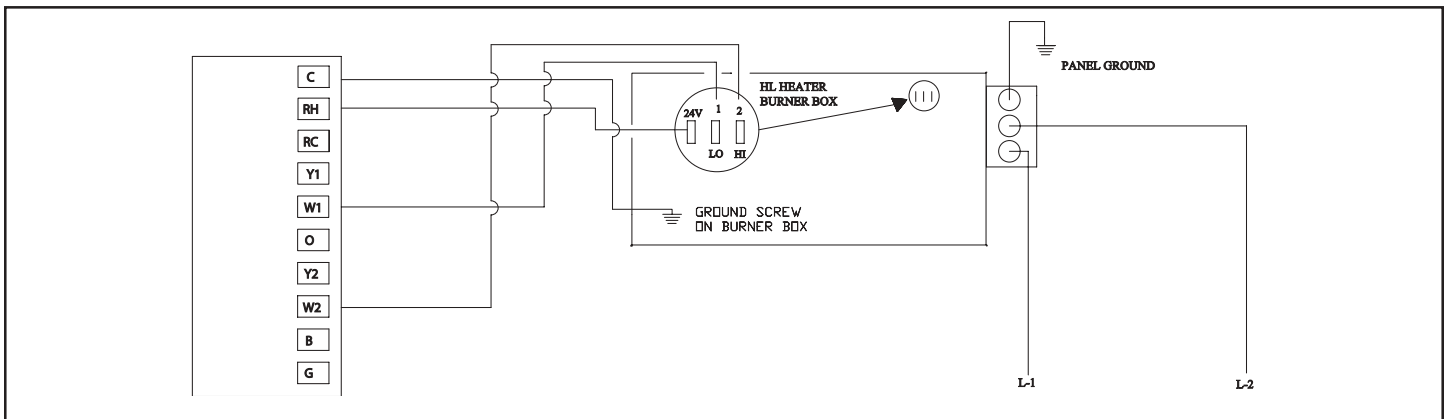

TYPICAL WIRING DIAGRAMS

Two-stage heaters with a PSP-722 thermostat. Single heater, single thermostat. No HLRB (relay board) is installed.