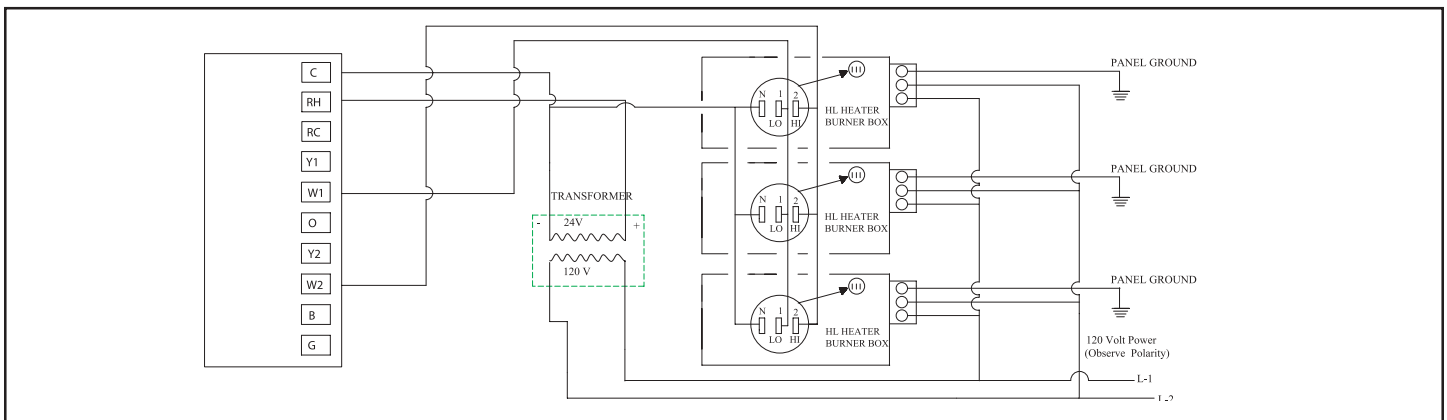

**Dimensions**  
Height: 4.313"  
Width: 5.875"  
Depth: 1.188"

**Operation**  
Two-stage  
Low voltage  
Millivolt

**Additional Features**  
7-day individual programming.

### TYPICAL WIRING DIAGRAMS

Two-stage heaters with a PSP-722 thermostat. Single heater, single thermostat. No HLRB (relay board) is installed.

Two-stage heaters with a PSP-722 thermostat. Single heater, single thermostat. HLRB (relay boards) are installed.